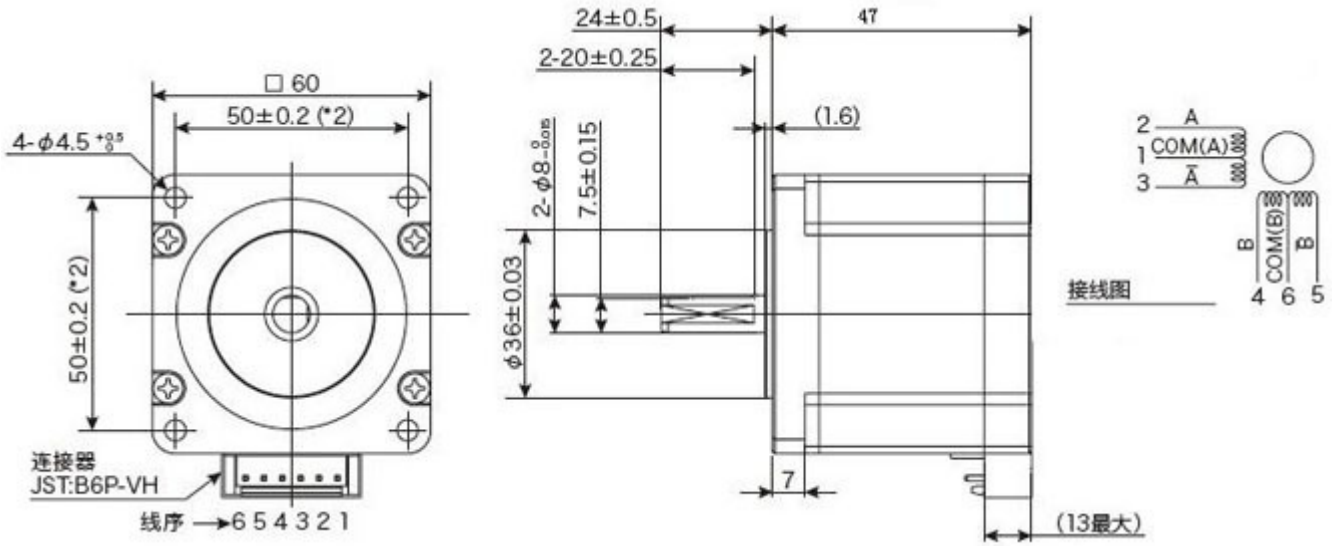

AHB-DU6047-01 A

DIBUJO

CARACTERISTICAS

MODEL	RATED VOLTAGE	RESIS-TANCE	HOLDING TORQUE	DETENT TORQUE	ROTOR INERTIA	NUMBER OF PHASE	EXCITATION	STEP ANGLE PRECISION	DIMENSION	
									DIAMETER	LENGTH
									mm	mm
AHB-DU6047-01A	24	5.92	850		280	2	2-2	1.8°	60	47