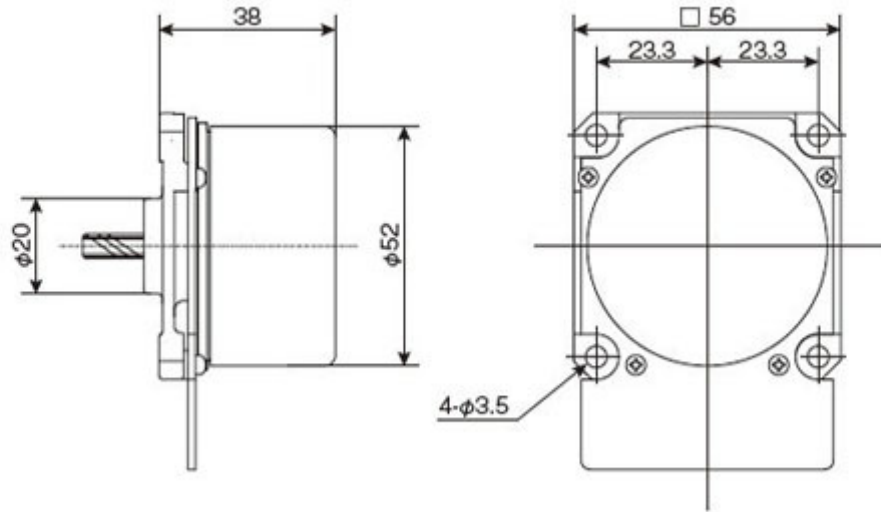

ABL-RC5238

DIBUJO

CARACTERISTICAS Y CURVA

| MODEL | RATED VOLTAGE | RATED TORQUE | RATED SPEED | RATED CURRENT |
|------------|---------------|--------------|-------------|---------------|
| | DC | mN. m | RPM | A |
| ABL-RC5238 | 24 | 70 | 1800 | 1 |