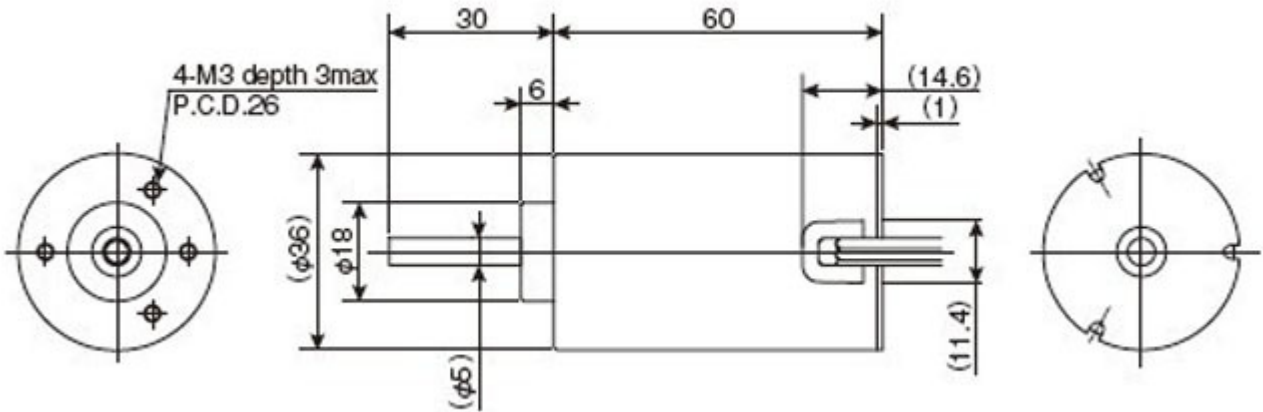

ABL-RB3660

DIBUJO

CARACTERISTICAS Y CURVA

MODEL	RATED VOLTAGE	NO LOAD SPEED	NO LOAD CURRENT	RATED OUTPUT	RATED TORQUE	RATED SPEED	RATED CURRENT
	DC	RPM	A	W	mN.m	RPM	A
ABL-RB3660	3.40	12400	0.034	50	50	10000	0.2