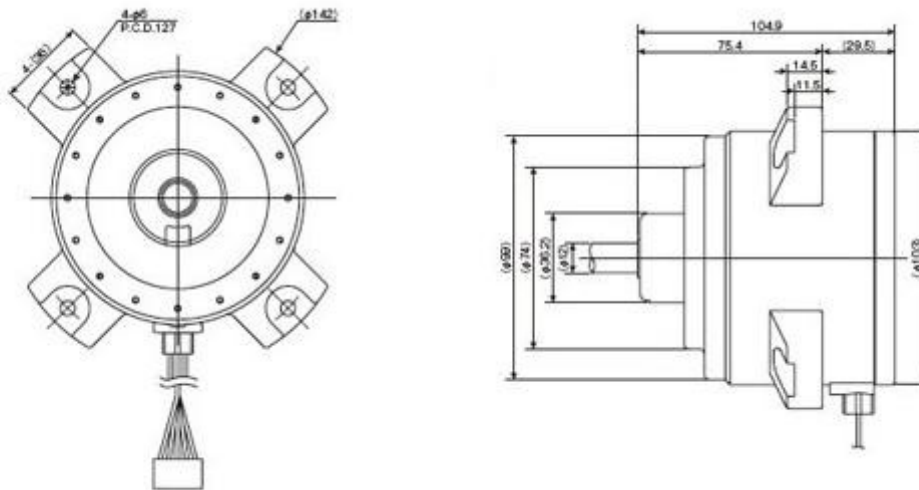

ABL-RB103105

DIBUJO

CARACTERISTICAS Y CURVA

MODEL	RATED VOLTAGE	VOLTAGE RANGE	RATED OUTPUT	RATED TORQUE	RATED SPEED	RATED CURRENT
	DC	RPM	W	mN. m	RPM	A
ABL-RB103105	310	208-340	70	785	850	0.3